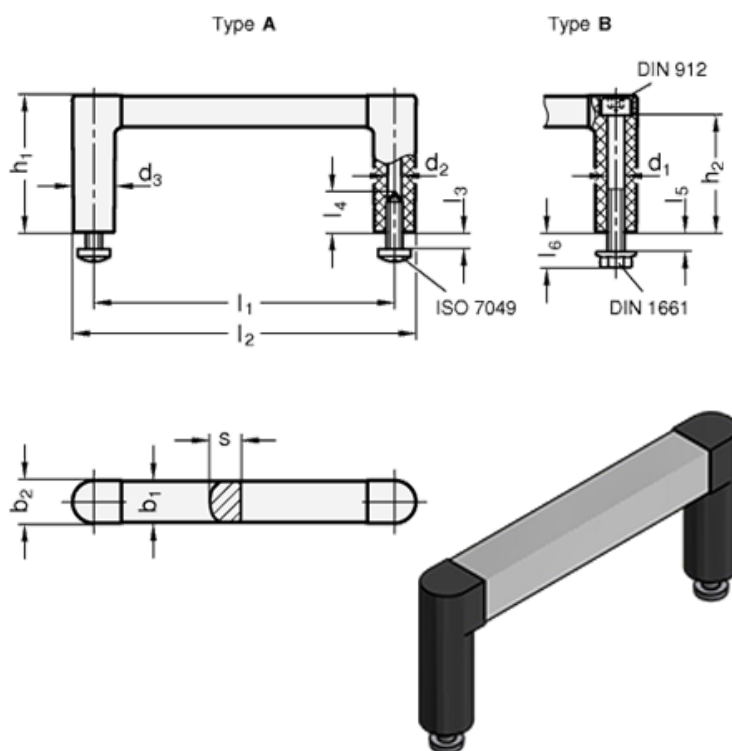

# Data Sheet

Article number: 204231288AELG

Description: E+G Handle GN 423-12-88-A-ELG  
- ELG natural / grey, matte finish

## Measures

b1 = 12	l2	= 100.5
b2 = 12.5	l3 Max.	= 5
d1 = -	l4 Min.	= 14
d2 = 4.3	l5 Max.	= 5
d3 = 12.5	l6	= 10.5
h1 = 40	s	= 9
h2 = 34.5	Weight (g)	= 31
l1 = 88		